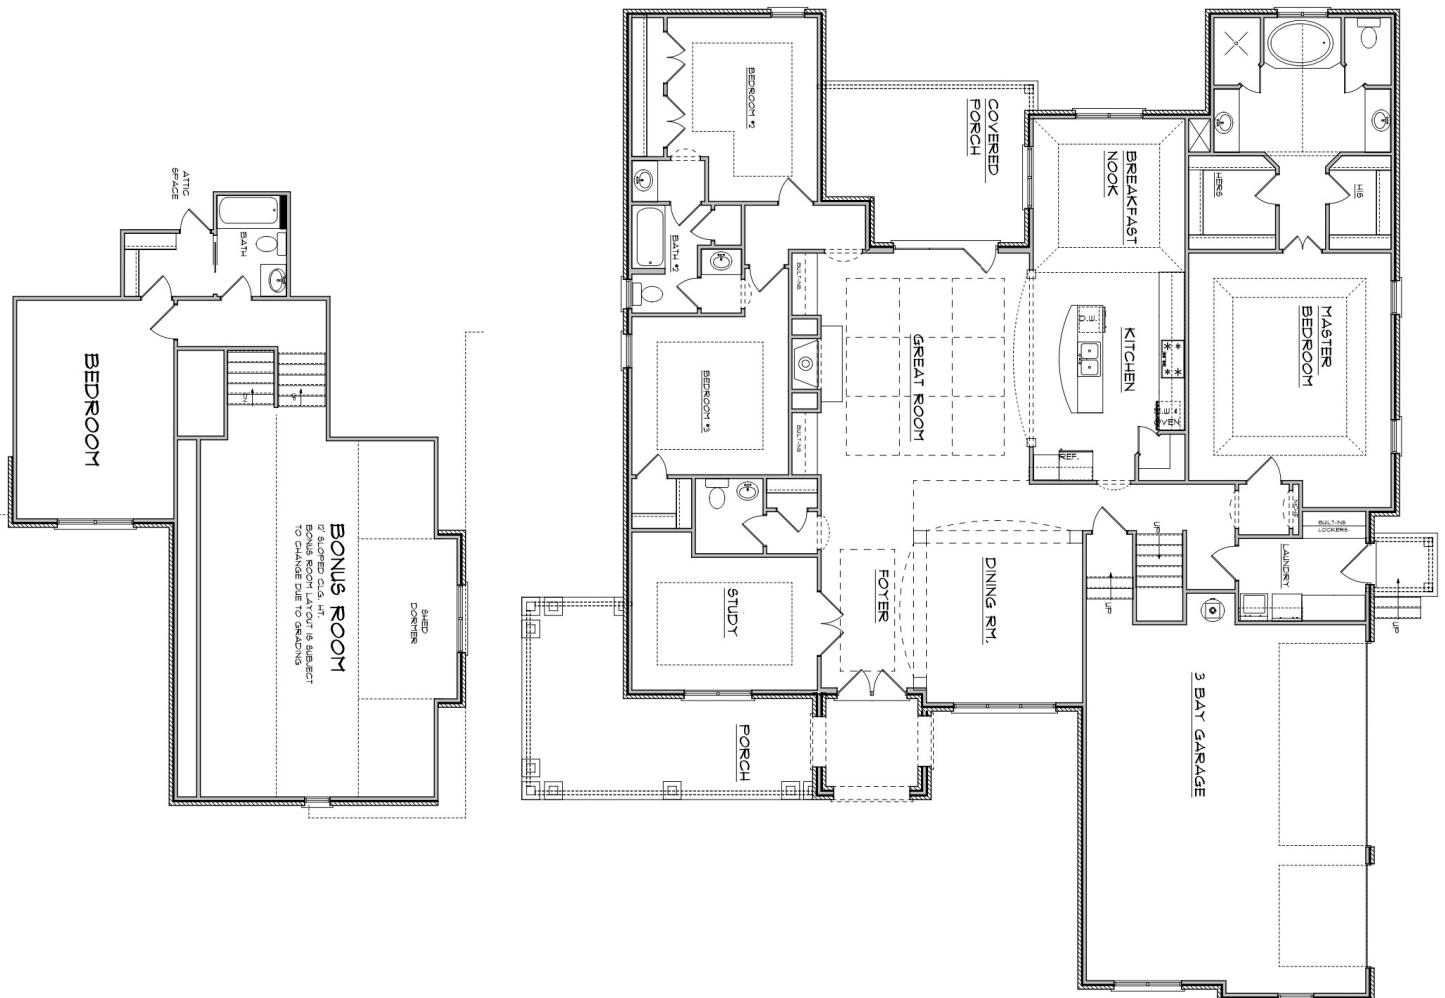

## THE CALLAWAY

Kings Chapel  
Lot 326  
3,773sqft

Plans and Specifications are subject to change without notice.  
All floor plans are owned and copyrighted by Tennessee Valley Homes. Square footage is approximate. Use of these floor plans without approval from Tennessee Valley Homes is prohibited.